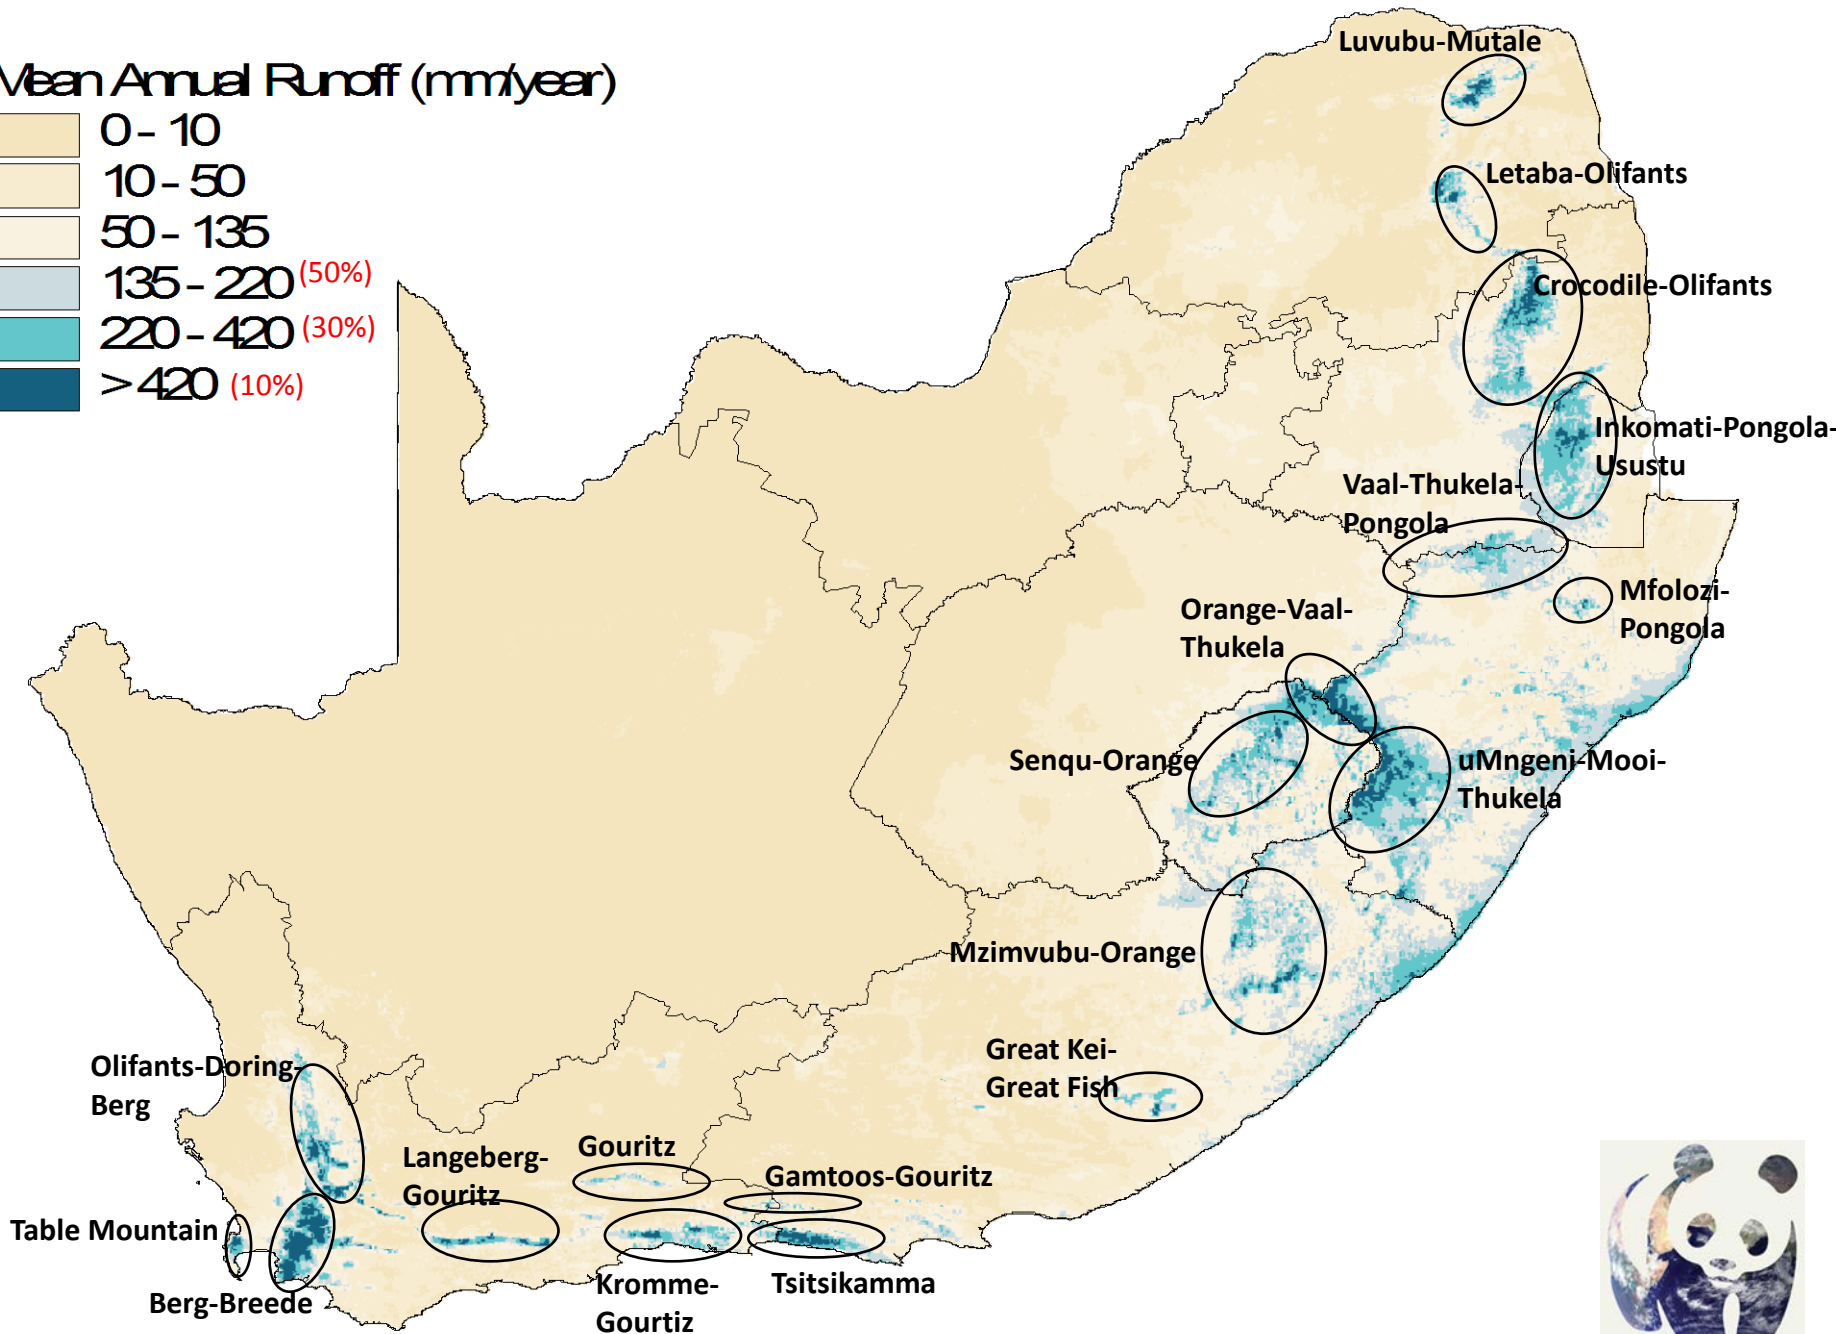

# Ecological infrastructure =

naturally functioning ecosystems that deliver valuable services to people

Ecosystem-Based  
Adaptation

Investment in  
Ecological  
Infrastructure

Mitigation

### Ecological Infrastructure

- Key Ecological Infrastructure (Natural)
- Additional Ecological Infrastructure (Natural)
- Key Ecological Infrastructure (Degraded)
- Additional Ecological Infrastructure (Degraded)
- Transformed Ecological Infrastructure

# Mean Annual Runoff (mm/year)

# Progress with species cleared