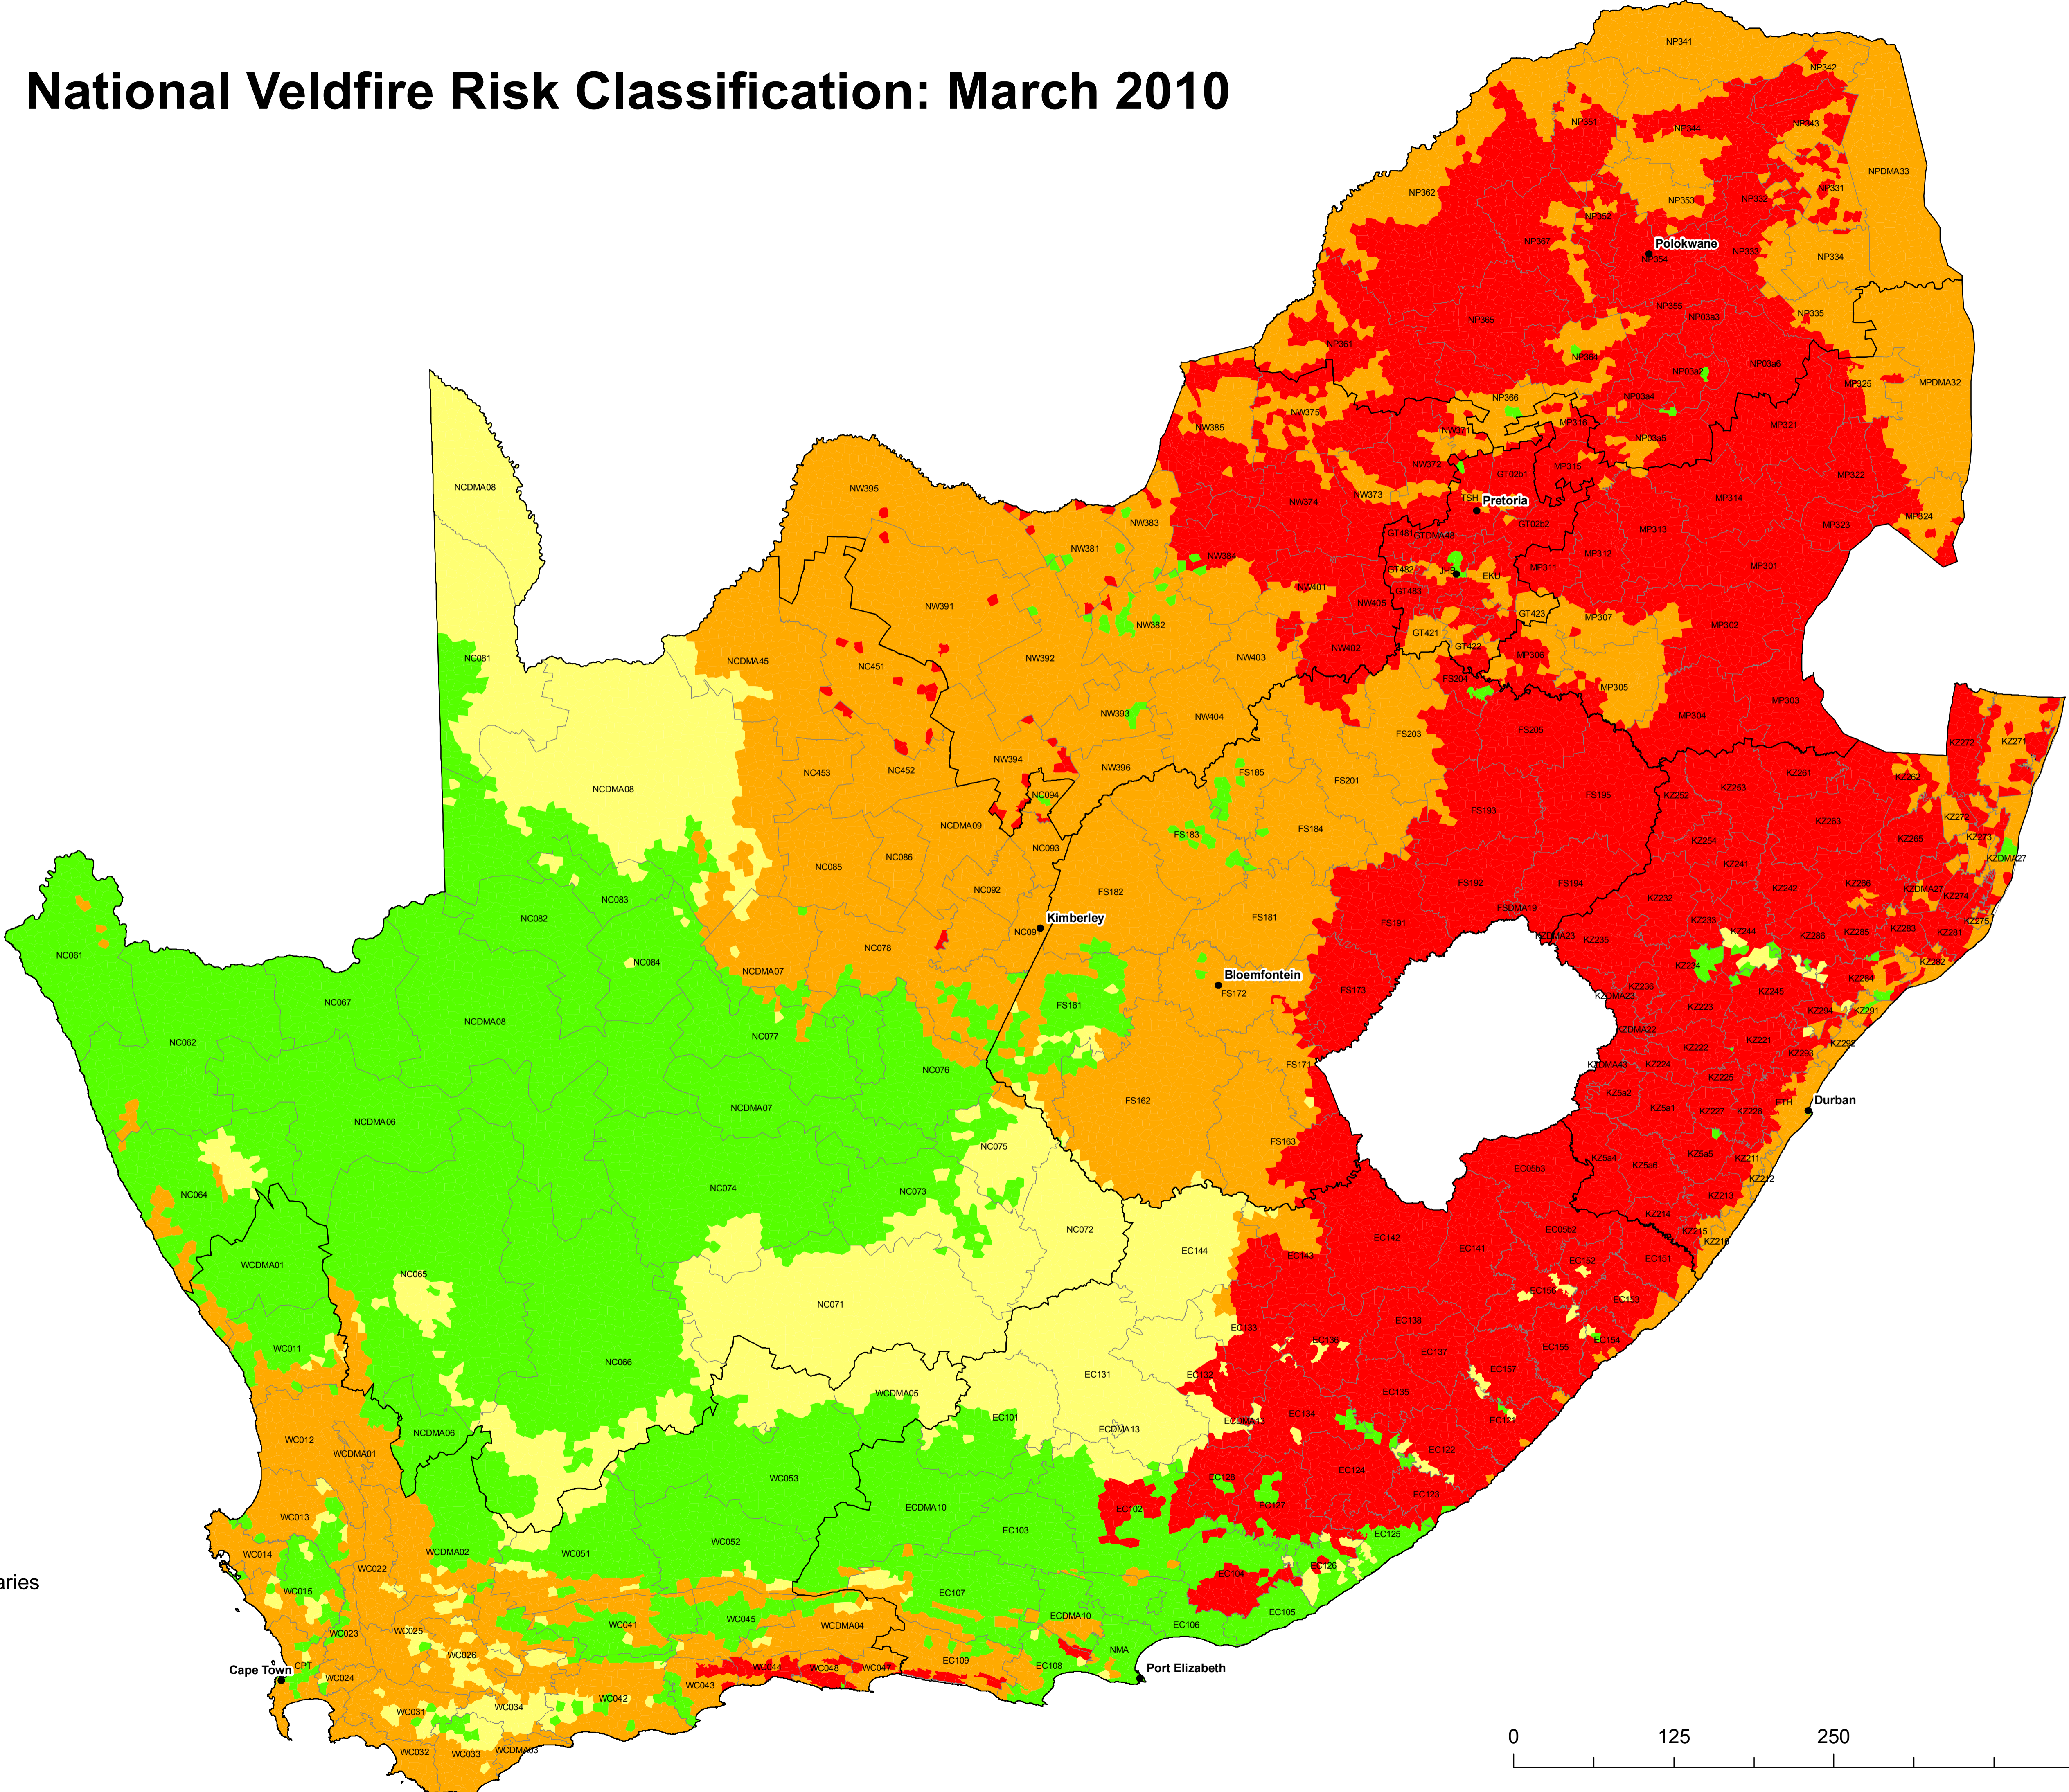

National Veldfire Risk Classification: March 2010

Overall Risk Class

- Extreme
- High
- Medium
- Low
- Municipal Boundaries
- Provinces